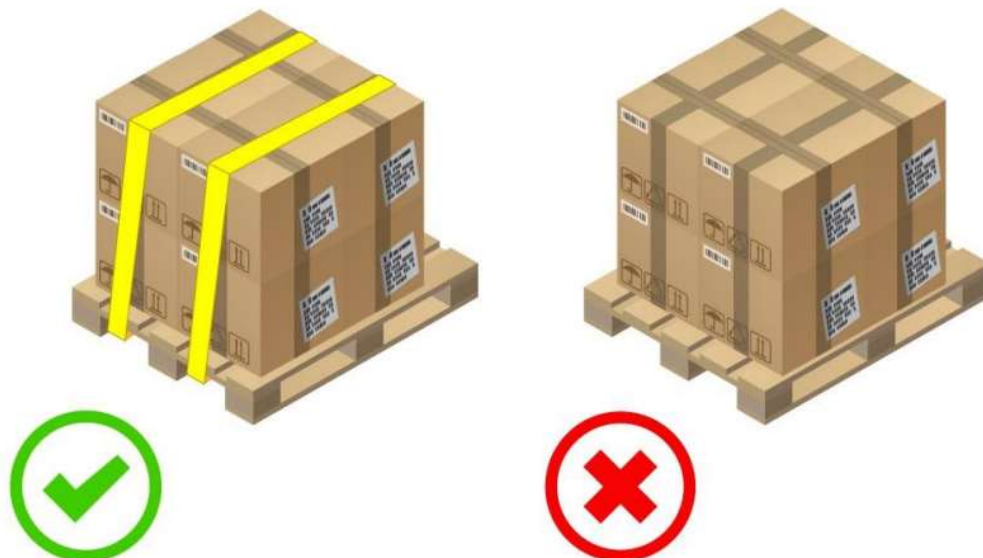

Raben

CARGO PACKING RECOMMENDATIONS

- Shipment must not protrude beyond the pallet.

- The corners of the shipment must be additionally reinforced with vertical edge guards, which can be made of paper, cardboard or metal, depending on the nature of the load.

Raben

- Do not overload pallets. The maximum possible pallet height for terminal transport is 220 cm.

- Heavier than 30 kg shipments must be loaded on the pallet. Depending on the size of the load, the pallet may be larger / smaller than the EURO pallet.

Raben

- When loading boxes on a pallet, evaluate the weight of the boxes so that the upper boxes do not compress the lower boxes.

- Secure the shipments to the pallet with straps or straps that cover the pallet itself.