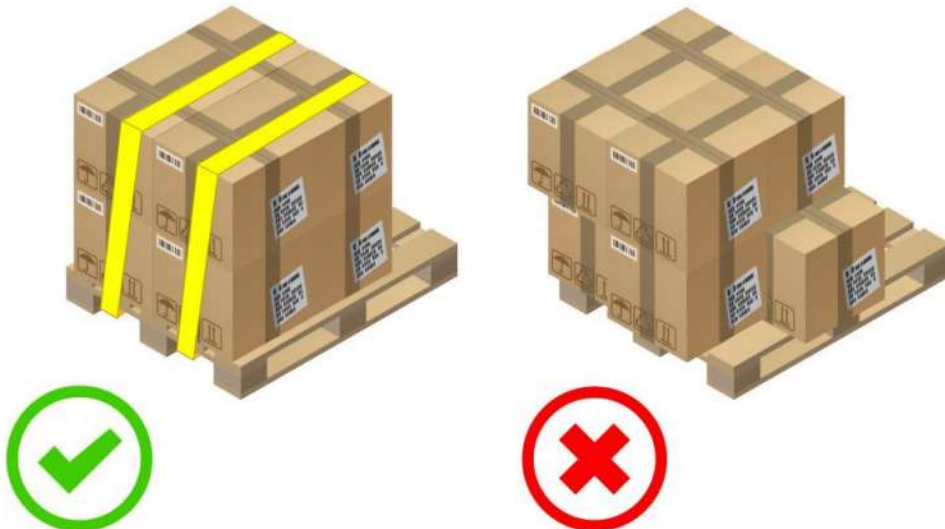

Raben

CARGO PACKING RECOMMENDATIONS

- Shipment must not protrude beyond the pallet.

- The corners of the shipment must be additionally reinforced with vertical edge guards, which can be made of paper, cardboard or metal, depending on the nature of the load.

Raben

- Do not overload pallets. The maximum possible pallet height for terminal transport is 220 cm.

- Heavier than 30 kg shipments must be loaded on the pallet. Depending on the size of the load, the pallet may be larger / smaller than the EURO pallet.

Raben

- Cargo must be packed on neat and sturdy pallets to ensure safe transportation.

- The shipper must mark the cargo with special stickers from our system myRaben.com