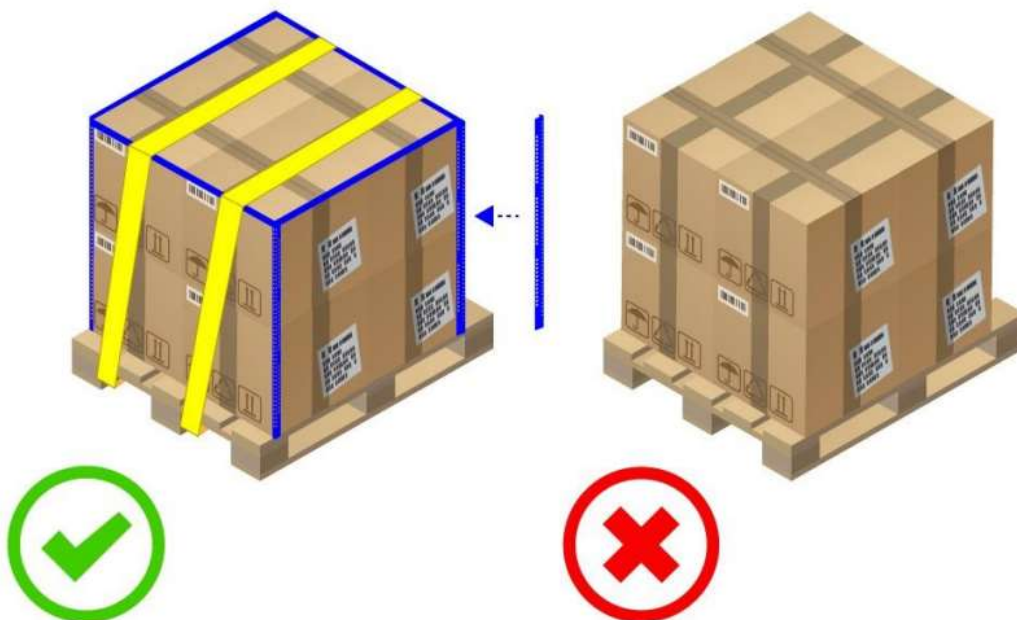

Raben

CARGO PACKING RECOMMENDATIONS

- Shipment must not protrude beyond the pallet.

- The corners of the shipment must be additionally reinforced with vertical edge guards, which can be made of paper, cardboard or metal, depending on the nature of the load.

Raben

- Do not overload pallets. The maximum possible pallet height for terminal transport is 220 cm.

- Heavier than 30 kg shipments must be loaded on the pallet. Depending on the size of the load, the pallet may be larger / smaller than the EURO pallet.