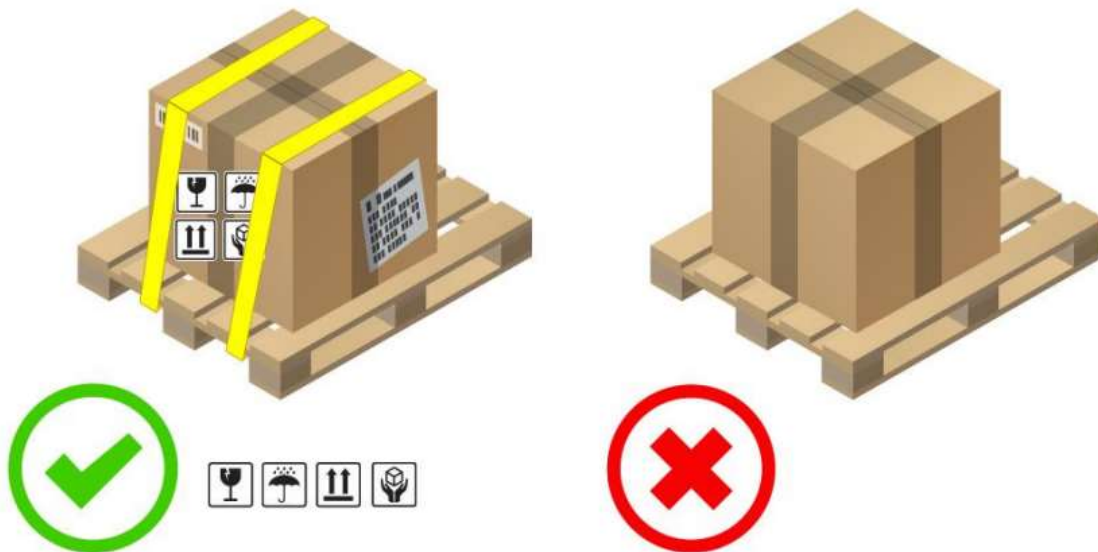

Raben

CARGO PACKING RECOMMENDATIONS

- Shipment must not protrude beyond the pallet.

- The corners of the shipment must be additionally reinforced with vertical edge guards, which can be made of paper, cardboard or metal, depending on the nature of the load.

Raben

- When loading boxes on a pallet, evaluate the weight of the boxes so that the upper boxes do not compress the lower boxes.

- Secure the shipments to the pallet with straps or straps that cover the pallet itself.

Raben

- If the shipment contains fragile elements or other features, it must be marked with clearly visible signs.

- If the value of the cargo exceeds EUR 1250, it is necessary to inform your manager about the possibility of additional cargo insurance.