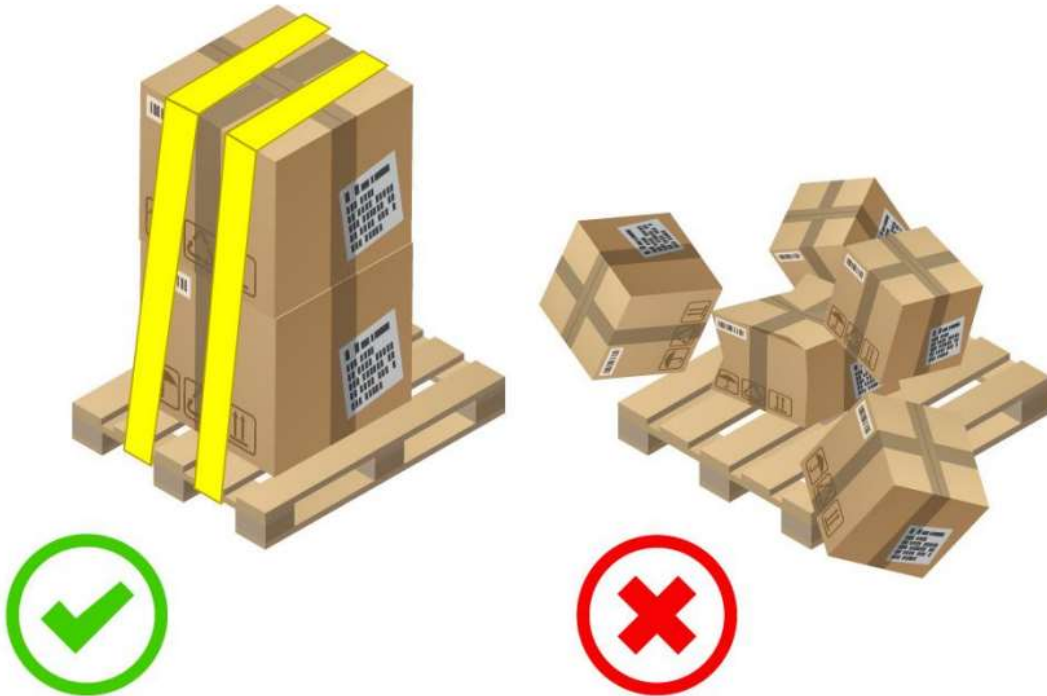

Raben

CARGO PACKING RECOMMENDATIONS

- Shipment must not protrude beyond the pallet.

- The corners of the shipment must be additionally reinforced with vertical edge guards, which can be made of paper, cardboard or metal, depending on the nature of the load.

Raben

- Do not overload pallets. The maximum possible pallet height for terminal transport is 220 cm.

- Heavier than 30 kg shipments must be loaded on the pallet. Depending on the size of the load, the pallet may be larger / smaller than the EURO pallet.

Raben

- When loading boxes on a pallet, evaluate the weight of the boxes so that the upper boxes do not compress the lower boxes.

- Secure the shipments to the pallet with straps or straps that cover the pallet itself.