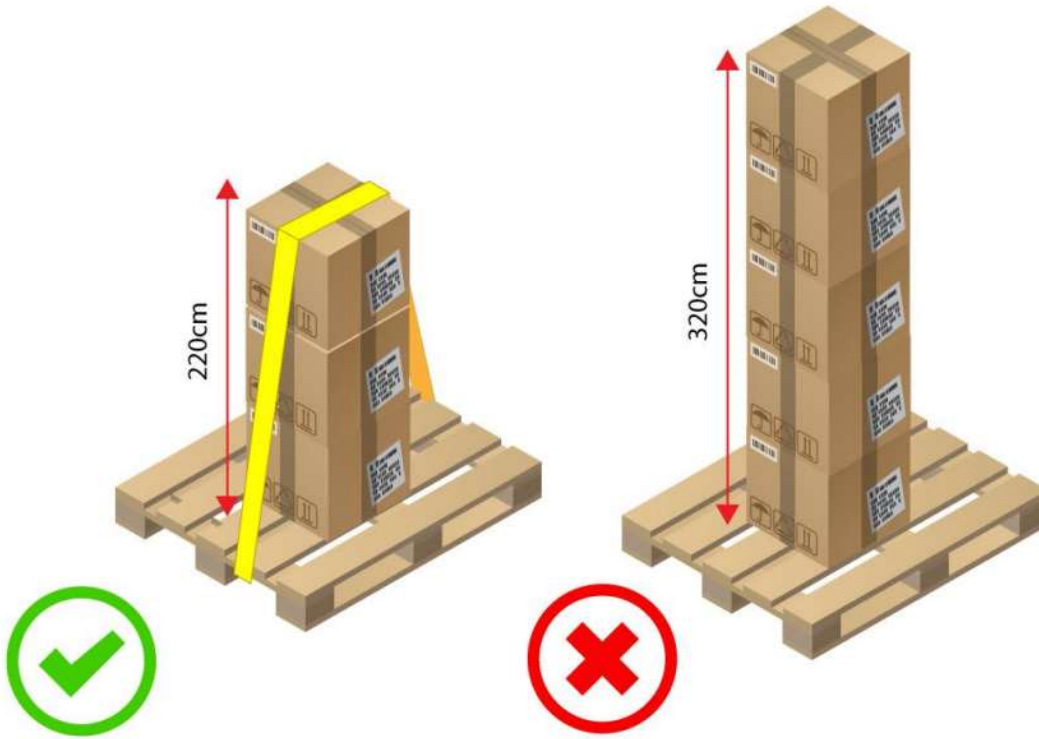

Raben

CARGO PACKING RECOMMENDATIONS

- Shipment must not protrude beyond the pallet.

- The corners of the shipment must be additionally reinforced with vertical edge guards, which can be made of paper, cardboard or metal, depending on the nature of the load.

Raben

- Do not overload pallets. The maximum possible pallet height for terminal transport is 220 cm.

- Heavier than 30 kg shipments must be loaded on the pallet. Depending on the size of the load, the pallet may be larger / smaller than the EURO pallet.